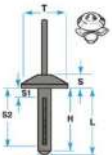

Code	Desc.
2930006285	50181T

2930004595

L: 19.00mm
F: 6.00mm
H: 14.00mm
S: 2.50mm
S1: 3.50mm
S2: 14.50mm
T: 20.00mm

- **Modèles / Emplacement**
- **Bmw** X3, X5 Passe-roue
- **Remplacements originaux OEM**
- Bmw 51717002953