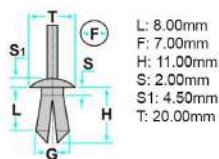

2930112676

L: 8.00mm
F: 7.00mm
H: 11.00mm
S: 2.00mm
S1: 4.50mm
T: 20.00mm

- **Modèles / Emplacement**
- **Bmw E34** Pare-chocs
- **Remplacements originaux OEM**
- Bmw 51481915964

Code	Desc.
2930112676	72093