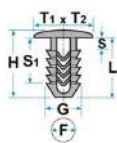

| Code | Desc. |
|------------|-------|
| 2930111077 | 15138 |

2930111205

L: 10.00mm
F: 4.00mm
G: 5.00mm
H: 11.50mm
S: 1.00mm
S1: 4.50mm
T1: 5.00mm
T2: 13.00mm

- **Modèles / Emplacement**
- **Volkswagen**
- Sharan, LT Porte - Joint
- Golf, Jetta, Lupo, Polo, Transporter, Corrado, LT Capot moteur - Joint
- **Remplacements originaux OEM**
- Volkswagen 251823717