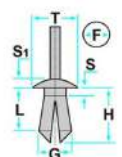

2930006800

L: 10.00mm
F: 10.00mm
G: 10.00mm
H: 11.50mm
S: 1.00mm
S1: 3.50mm
T: 20.00mm

- **Modèles / Emplacement**
- **Honda** Accord 4D, Accord Crosstour, Accord Tourer, Civic, Civic 4D, Civic 5D, CRZ, Crosstour, Insight, Jazz, Legend 4D, Stream Radiateur - Couvre-radiateur
- **Remplacements originaux OEM**
- Honda 91503S7A003

Code	Desc.
2930006800	58194T